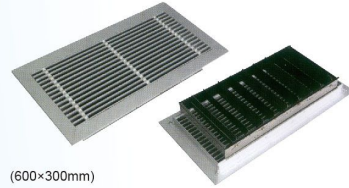

Data Center Product

65% Ventilation Rate Die-casting Aluminum Grated Panel (usable with steel panel)

(600×600mm)

Air Grille with Damper

(600×300mm)

Installation Structure

Sliding Damper

Round Damper

Opposite Opening Damper
(for aluminum grate panel and air grille)